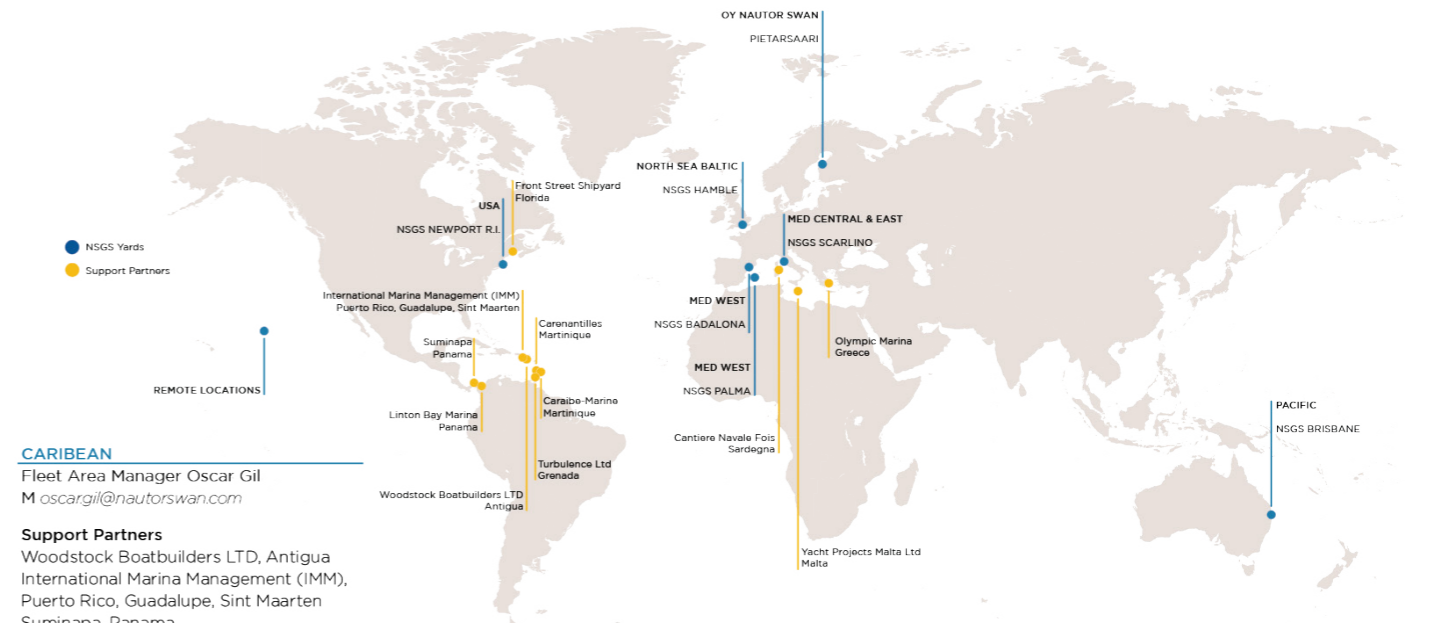

WORLDWIDE

NSGS WORLDWIDE

T +34 933 207 531

E globalservice@nautorswan.com

GEOGRAPHIC

CARIBBEAN

Fleet Area Manager Oscar Gil
M oscargil@nautorswan.com

Support Partners

Woodstock Boatbuilders LTD, Antigua
International Marina Management (IMM),
Puerto Rico, Guadalupe, Sint Maarten
Suminapa, Panama
Linton Bay Marina, Panama
Carenantilles, Martinique
Caraibe-Marine, Martinique

BADALONA - PALMA - SCARLINO - HAMBLE - NEWPORT - BRISBANE - WORLDWIDE